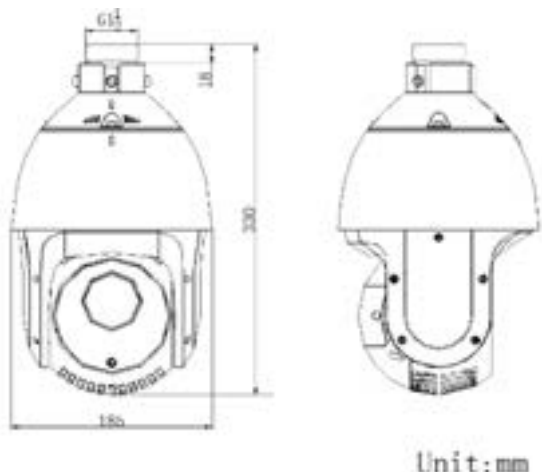

Dimensions