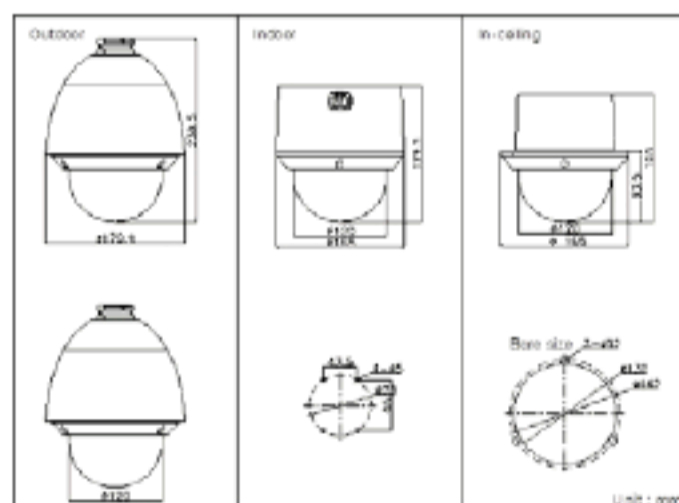

### Key features

- 1/3"(1/2.8") Progressive Scan CMOS
- 720/1080P HD real-time resolution
- 20X Optical zoom, 16X digital zoom
- True Day/Night, D WDR , 3D DNR
- Privacy Mask, Alarm input/output
- 3D intelligent positioning
- PoE+/ PoE / 24VAC power supply
- Compact-sized design

### Dimensions